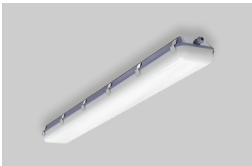

Model : ZERN-H03L-20W

Dimension ( mm )

Model : ZERN-H03L-50W

Dimension ( mm )

Model : ZERN-H03L-60W

Dimension ( mm )

- \* Easy maintenance
- Modular LED for easy replacement
- Opening and closing possible of LED module part and power supply part
- Customizable beam angle
- Temperature max 50°