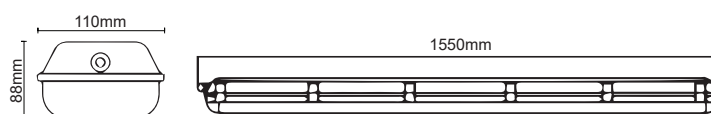

Model : ZERN-H03L-20W

Dimension ( mm )

Model : ZERN-H03L-50W

Dimension ( mm )

Model : ZERN-H03L-60W

Dimension ( mm )

- \* Easy maintenance
- Modular LED for easy replacement
- Opening and closing possible of LED module part and power supply part
- Customizable beam angle
- Temperature max 50°