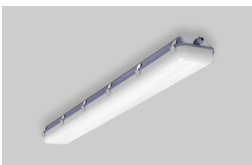

Model : ZERN-H03L-20W

Dimension ( mm )

Model : ZERN-H03L-50W

Dimension ( mm )

Model : ZERN-H03L-60W

Dimension ( mm )

- \* Easy maintenance
- Modular LED for easy replacement
- Opening and closing possible of LED module part and power supply part
- Customizable beam angle
- Temperature max 50°